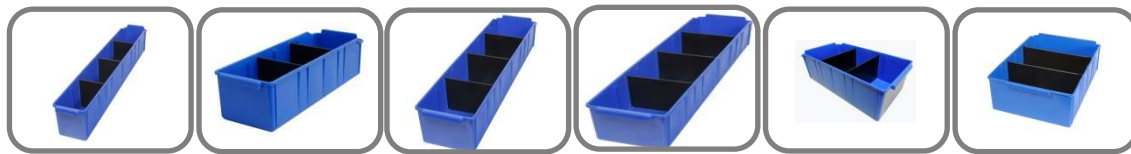

Spare Parts Trays

SPB0610 SPB0612 SPB0615 SPB0620 SPB0630

SPB0640 SPB0650 SPB0660 SPB0665 SPB0670 SPB0680

Part No.	Code	Also Known As	Description	Depth	Width	Height	Colour	Carton Qty
SPB0610	AT31	AT3/PT32	Parts Tray with 2 Dividers	315	100	110	Blue	24
SPB0612	AT32		Parts Tray with 2 Dividers	315	150	110	Blue	12
SPB0615	AT34		Parts Tray with 2 Dividers	315	300	135	Blue	6
SPB0620	AT40		Parts Tray with 3 Dividers	415	100	60	Blue	24
SPB0630	AT41	AT4/PT42	Parts Tray with 2 Dividers	415	100	110	Blue	24
SPB0650	AT42	AT7	Parts Tray with 2 Dividers	415	150	110	Blue	12
SPB0670	AT43	AT74	Parts Tray with 2 Dividers	415	220	135	Blue	12
SPB0680	AT44	AT9/PT45	Parts Tray with 2 Dividers	415	300	135	Blue	6
SPB0640	AT61	AT6	Parts Tray with 3 Dividers	615	100	110	Blue	12
SPB0660	AT62	AT8	Parts Tray with 3 Dividers	615	150	110	Blue	12
SPB0665	AT65		Parts Tray with 3 Dividers	615	300	185	Blue	6
SPB0690	ATD0	Divider for 100Wx60H (mm) wide Parts Tray AT40					Black	24
SPB0700	ATD1	Divider 100W x 110H (mm) wide Parts Tray AT31, AT41 + AT61					Black	24
SPB0710	ATD2	Divider 150mm wide Parts Tray for AT32, AT42 + AT62					Black	24
SPB0720	ATD3	Divider 220mm wide Parts Tray for 135mm high AT43					Black	12
SPB0730	ATD4	Divider 300W x 135H (mm) wide Parts Tray AT34, AT44 + AT64					Black	12