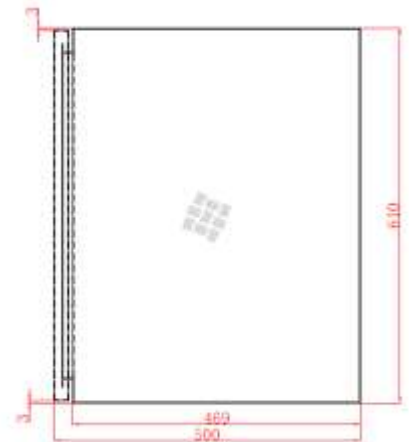

Aluminium Generator Toolbox

Part Number	TB1090
Type	Aluminium
Dimensions (mm)	610H x 700L x 500D
Lockable	✓
Weather Resistant	✓
Weight (kg)	13

ALBANY

 17 Hercules Cres, Albany WA 6330
 6888 8203
sales@albanyinstanttracking.com.au
BUNBURY