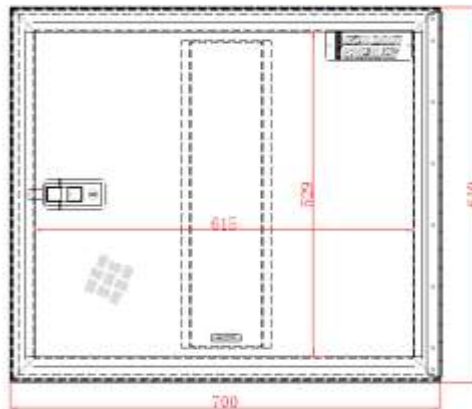

Aluminium Generator Toolbox

Part Number	TB1090
Type	Aluminium
Dimensions (mm)	610H x 700L x 500D
Lockable	✓
Weather Resistant	✓
Weight (kg)	13

ALBANY

 17 Hercules Cres, Albany WA 6330
 6888 8203
sales@albanyinstanttracking.com.au
BUNBURY