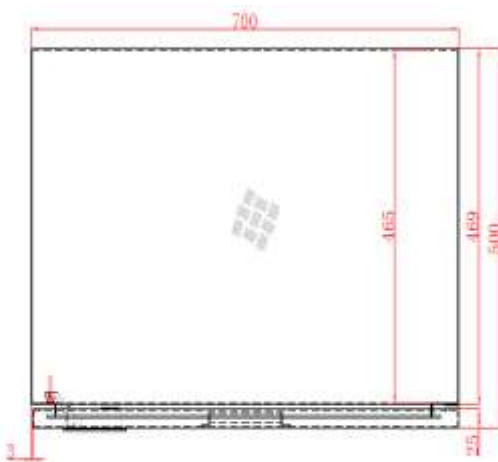

Aluminium Generator Toolbox

Part Number	TB1090
Type	Aluminium
Dimensions (mm)	610H x 700L x 500D
Lockable	✓
Weather Resistant	✓
Weight (kg)	13

ALBANY

 17 Hercules Cres, Albany WA 6330
 6888 8203
sales@albanyinstanttracking.com.au
BUNBURY